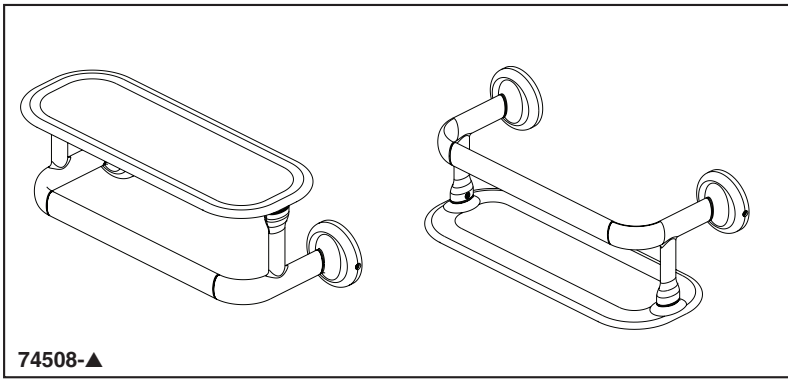

see what Delta can do™

ACCESSORIES

- Bonacci™ Bath Collection
- 8" Towel Bar with Shelf

74508-▲

STANDARD SPECIFICATIONS:

- Wood blocking is preferable behind all wall surfaces. If wood blocking is not available, the following fasteners are suggested: Tile/Masonry-plastic or lead anchors plaster/drywall-Toggle bolts.
- Mounting hardware included with product.