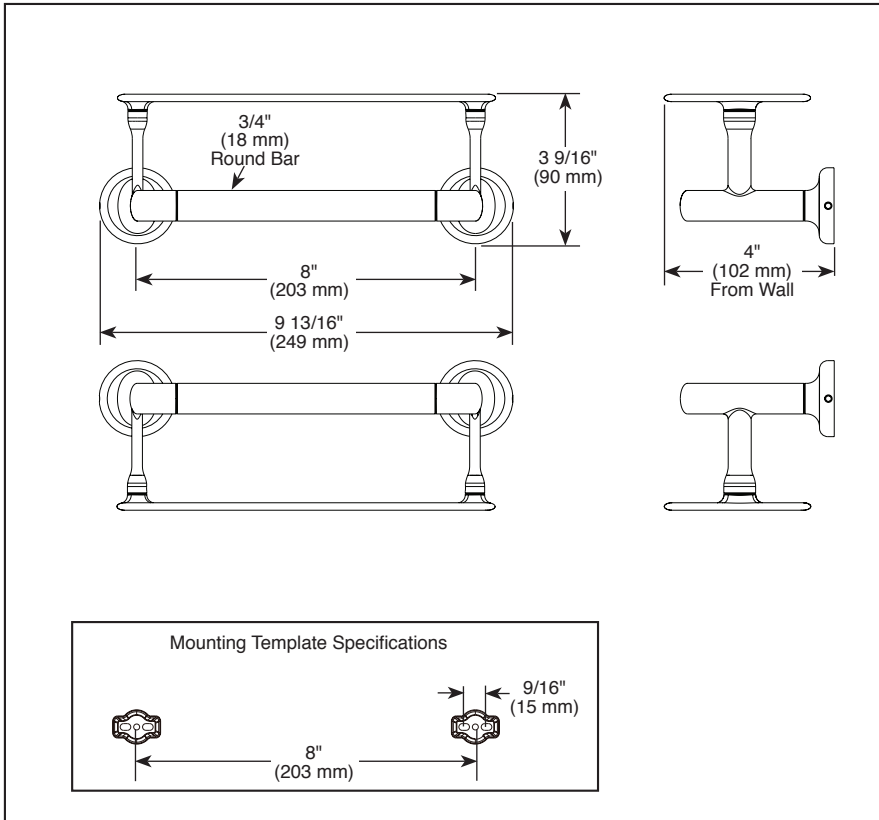

▲ Designate Proper Finish Suffix

Delta Faucet Company reserves the right (1) to make changes in specifications and materials, and (2) to change or discontinue models, both without notice or obligation. Dimensions are for reference only. See current full-line price book or www.deltafaucet.com for finish options and product availability.

DSP-A-74508 Rev. A

Delta Faucet Company

55 E. 111th Street, Carmel, IN 46280
350 South Edgeware Road, St. Thomas, ON N5P 4L1
© 2025 Delta Faucet Company